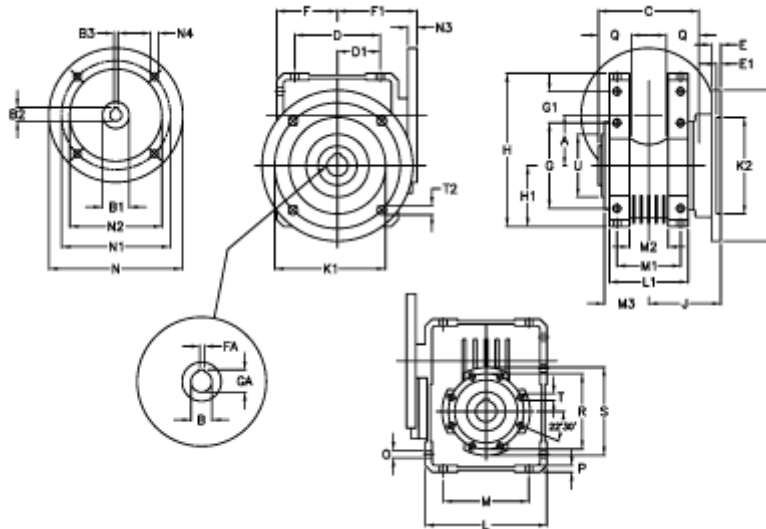

Article number: 392207503053016

Description: Worm Gear with Torque Limiter
W75 L1-UFC-30-P80B5

Measures

A = 75.00	E = 12	H = 220.5	M = 126	N4 = 11,5	U = 90
B = 30	E1 = 5	H1 = 87.0	M1 = 82	O = 10.5	
B1 E7 = 19	F = 87	J = 85.0	M2 = 44	P = 9	
B2 = 21.8	F1 = 112	K = 200	M3 = 58.5	Q = 40	
B3 H9 = 6	FA = 8	K1 = 165	N = 200	R = 110	
C = 127	G = 126	K2 = 130	N1 = 165	S = 125	
D = 109.5	G1 = 46.5	L = 174	N2 = 130	T = M8x14	
D1 = 46.5	GA = 33.3	L1 = 104	N3 = 12.0	T2 = 12.5	